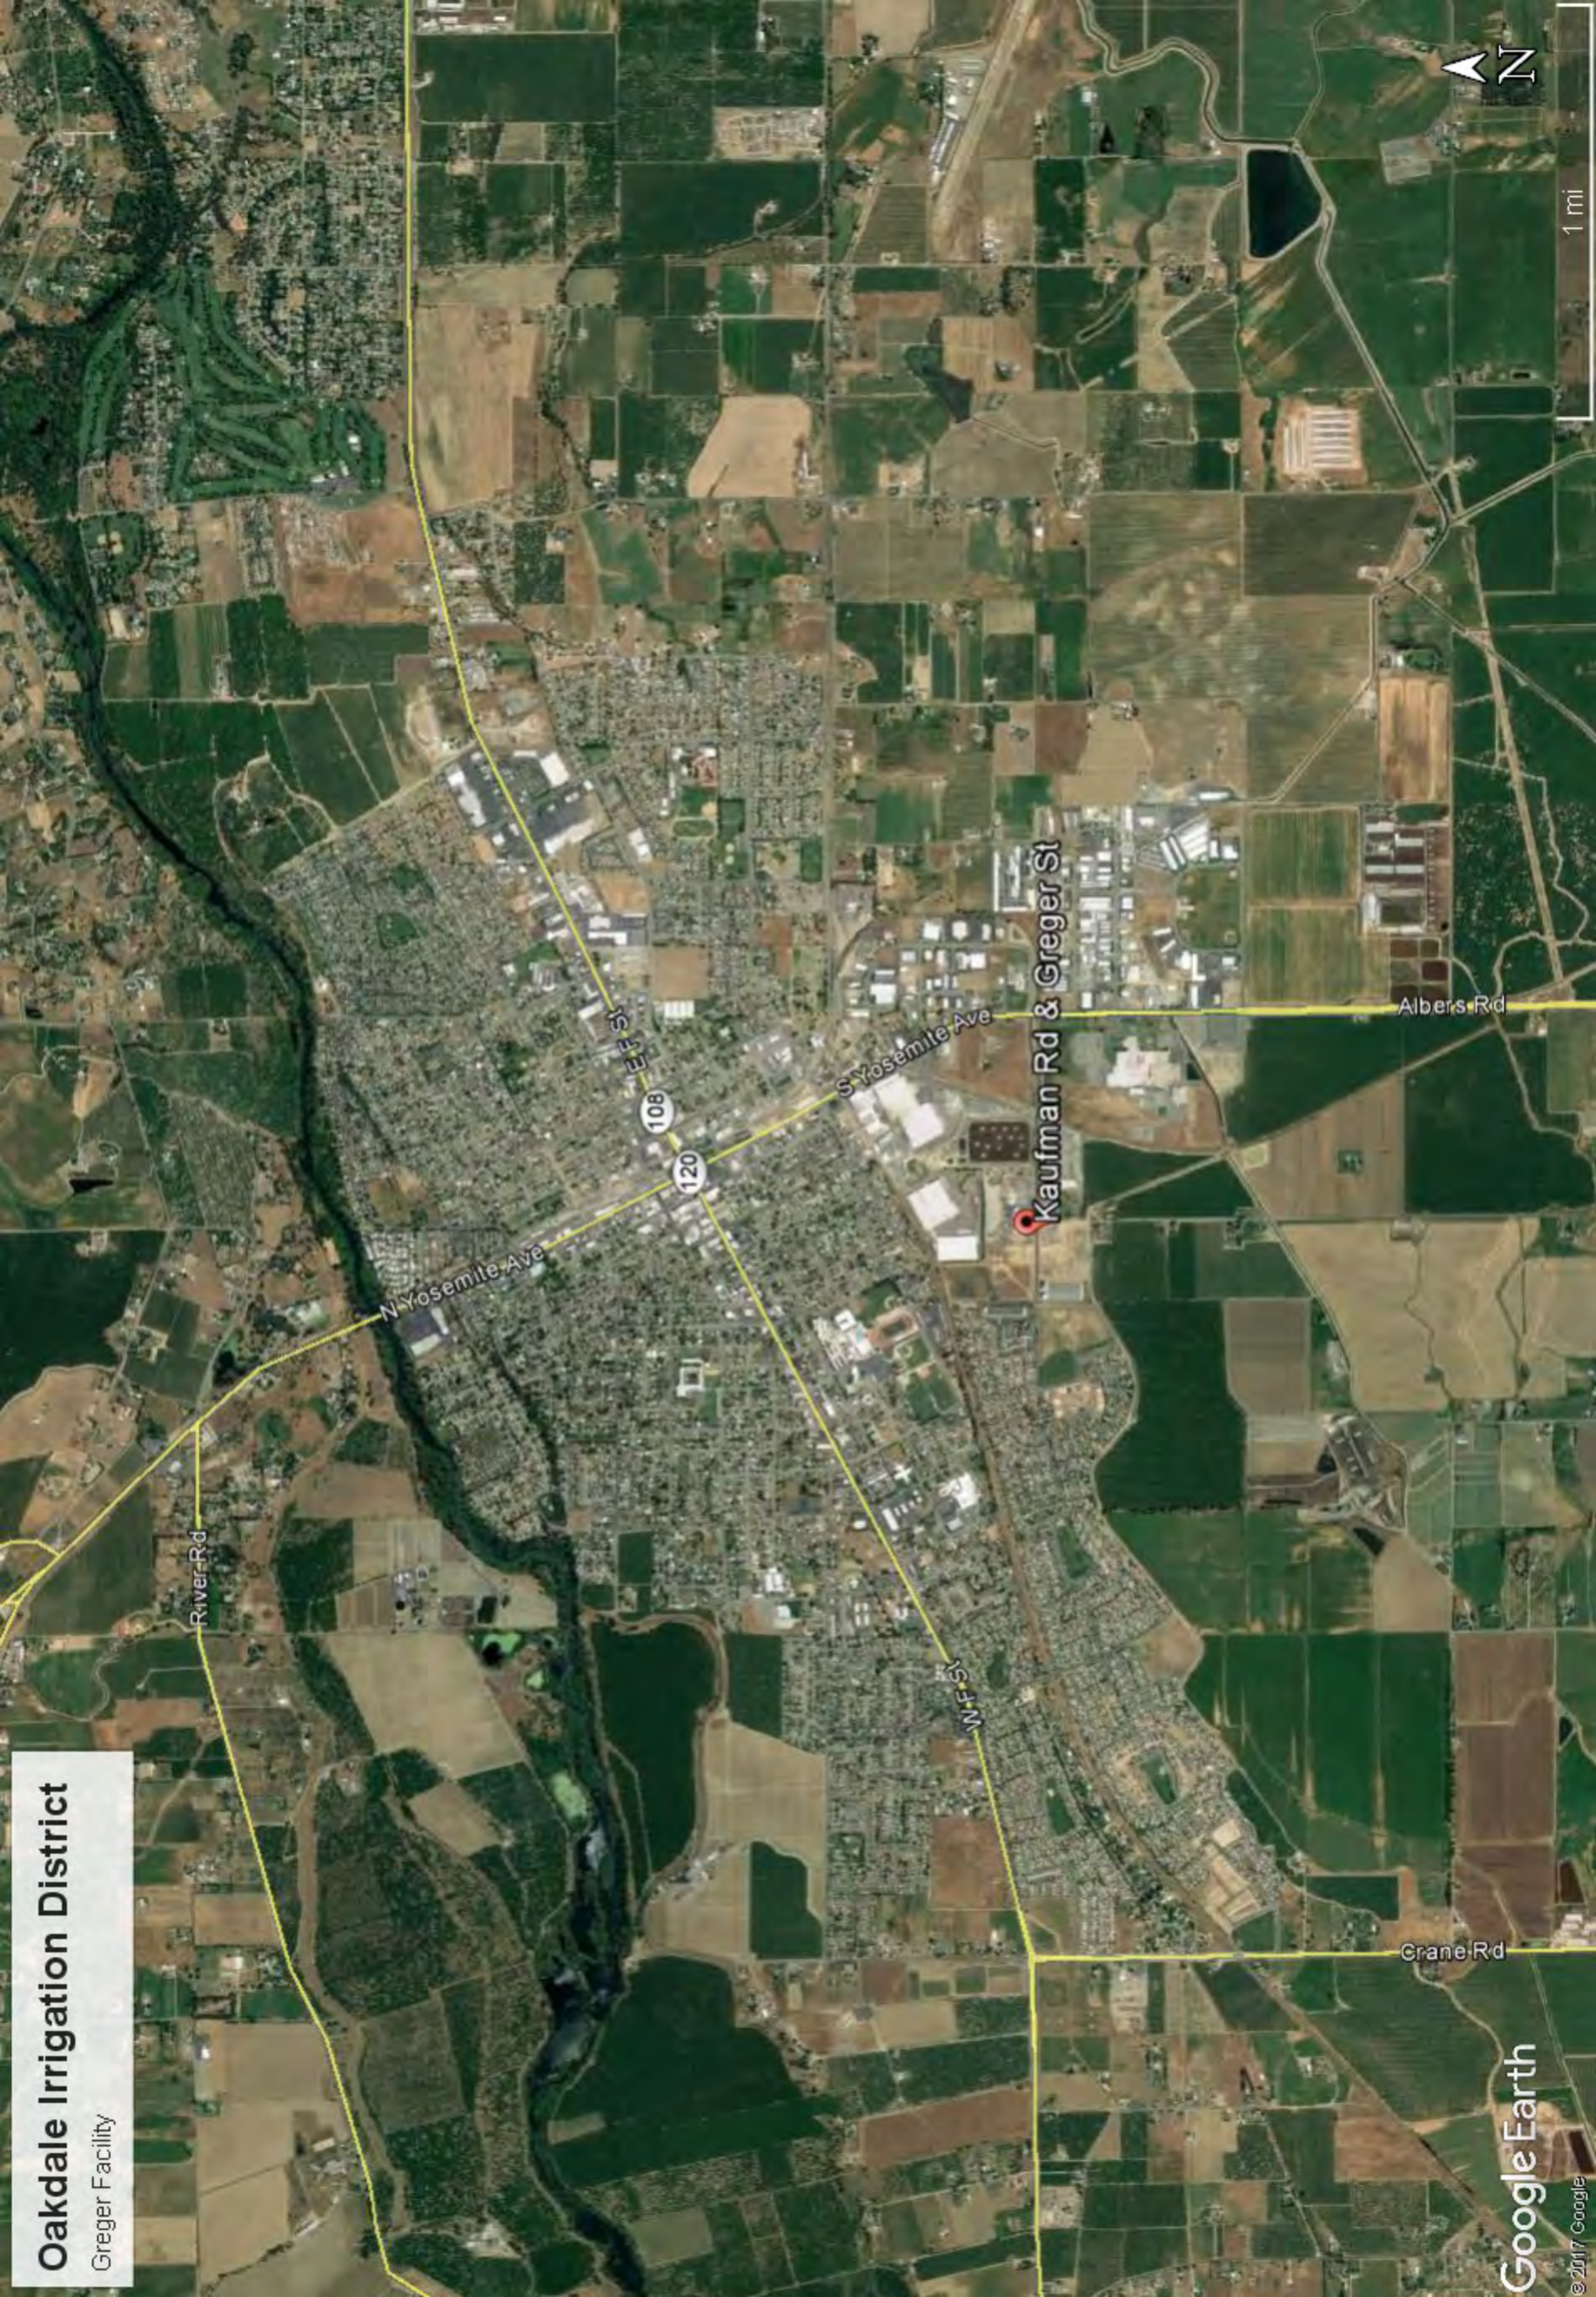

Exhibit A

Location Maps

Oakdale Irrigation District

Greger Facility

1 mi

800 ft

Greger Facility

Greger St

Kaufman Rd

Cutting Horse Dr

Ranger Ct

Kiso Ct

Ranger St

Laligo Dr

Silver Spur Cir

Clydesdale Dr

Clydesdale Ct

Dale's Pony Dr

Jasmine Ct

Branding Iron St

Stetson Dr

Oakdale Irrigation District

Greger Facility