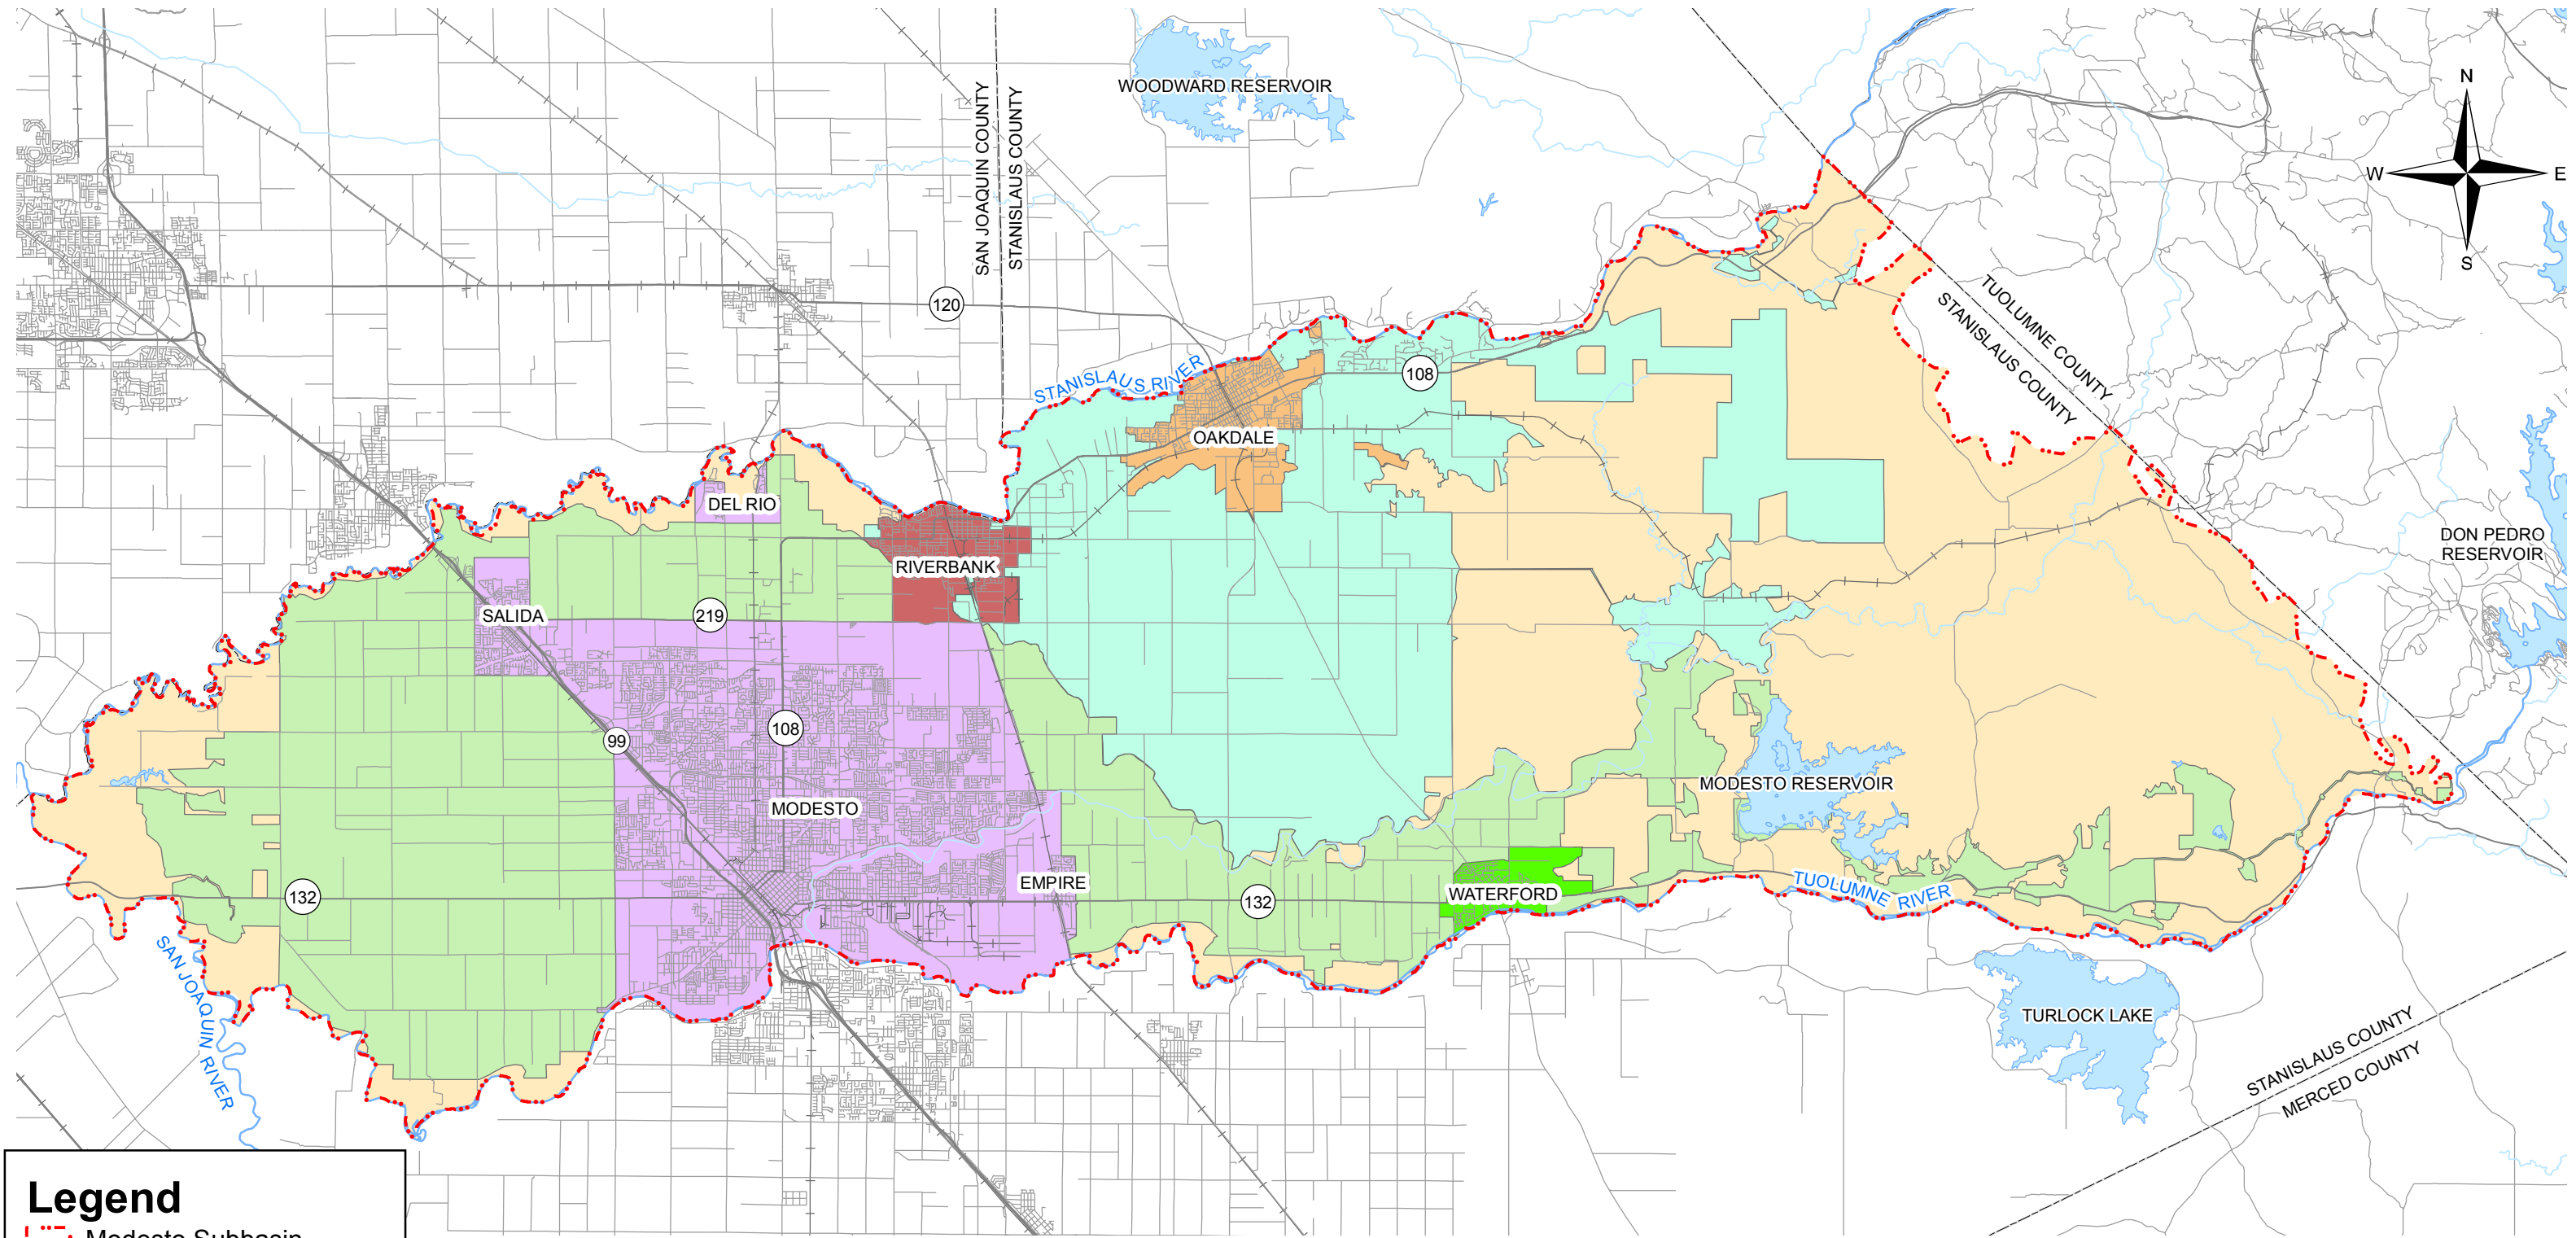

Modesto Subbasin Agencies

- Legend**
- Modesto Subbasin
 - County Lines
 - Stanislaus County
 - City of Modesto
 - City of Oakdale
 - City of Waterford
 - City of Riverbank
 - Oakdale Irrigation District
 - Modesto Irrigation District